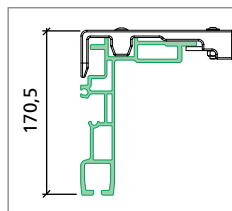

☐ Profile CS-ECO Volumen *