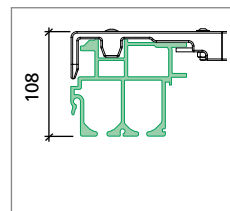

☐ Profile CS-ECO Universal Classic *

* Standard version in accordance with the current product description. Aluminium roof profiles are not included in the scope of delivery.

Basic roof

☐ Basic roof CS-ECO Standard (one-sided moving)

Roof length: *Quantity of roofs with identical parameters* **Pcs.**

Standard body width: ☐ **Optional special width:** mm

☐ 2550 mm

Options

End carriage

☐ End carriage Standard

Automatic adjustment mechanism

- ☐ Automatic adjustment mechanism (1 x 1000 N per side) for heavy customer-specific endings
- ☐ Automatic adjustment mechanism with locking, rear

Bows

☐ Bows with roof pitch (25 mm)

☐ **Consultation QuickCurtain** (eigener Bestellbogen)
Attention: longer delivery times!