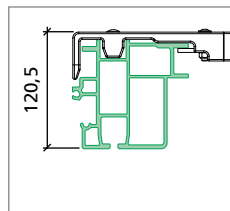

☐ Profile CS-ECO Universal *