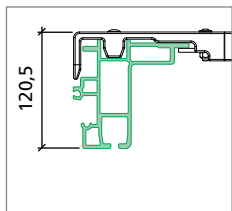

Your partner:

☐ Enquiry   ☐ Order

Reference no. (Customer):

Customer no.:	____	Order address:	____
Customer:	____		____
Contact person:	____	Delivery address:	____
Telephone:	____		____
E-mail:	____	Requested delivery date:	____

Edscha TS CS-ECO Roof

☐ Profile CS-ECO Standard *