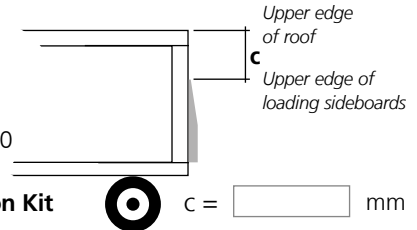

Endings

- ☐ **Without endings**
- ☐ **End bow BG without locking assembly** Pcs.
- ☐ **Gantry beam Standard 130 mm cpl.** Pcs.
- ☐ **Adapter** (Rear end customer specific) including screws and screw nuts
- ☐ **Gantry beam fixation - kit**

Tailwing

- ☐ TailWing 400-900
- ☐ TailWing 901-1200

Tailwing-Construction Kit

- ☐ TW-Construction Kit 400-900
- ☐ TW-Construction Kit 901-1200

Optionales Zubehör

Montagesätze (inklusive Klemmleistsätze)

1. Montagesatz Universal Front ☐ Heck ☐
2. Montagesatz Universal Classic Front ☐ Heck ☐

Klemmleistsätze

- ☐ Klemmleistsatz (Standard/Volumen/Universal) Front
- ☐ Klemmleistsatz (Universal Classic) Front oder Heck
- ☐ Klemmleistsatz (Standard/Universal) Heck

Side tarpaulin roller

- ☐ Tarpaulin Roller with Clip ¹⁾ Pcs.
- ☐ Tarpaulin Roller without Clip ¹⁾ Pcs.
- ☐ Side tarpaulin roller SPR-4 ¹⁾ Pcs.
- ☐ Tarpaulin deflector plate (kit) ¹⁾ Pcs.
- ☐ Side Tarpaulin Roller (1) (Universal Classic) ²⁾ Pcs.
- ☐ Belt Roller (Universal Classic) ²⁾ Pcs.
- ☐ Side Tarpaulin Roller (2) (Universal Classic) ²⁾ Pcs.

¹⁾ Not suitable for Universal Classic
²⁾ Only suitable for Universal Classic

Stanchion roller carrier

- ☐ Stanchion roller carrier CS 125 / CS 175 ¹⁾ Pcs.
- ☐ Stanchion roller carriage rotatable (b) ²⁾ Pcs.
- ☐ Stanchion roller carrier (to be used with curtain roller 40 38 031 360 only) (c) ²⁾ Pcs.
- ☐ Roller with flap (d) ²⁾ Pcs.
- ☐ Stanchion roller carrier (e) ²⁾ Pcs.
- ☐ Stanchion roller carrier (f) ²⁾ Pcs.
- ☐ Stanchion roller carrier (g) ²⁾ Pcs.

PVC pelmet

Standard/Universal

- ☐ grey ☐ black

Roll

13700 x 125 mm Pcs.

18500 x 125 mm Pcs.

Volume

- ☐ grey ☐ black

Roll

13700 x 110 mm Pcs.

18500 x 110 mm Pcs.

Universal Classic

- ☐ grey ☐ black

Roll

14000 x 120 mm Pcs.

33000 x 120 mm Pcs.

Meter

33000 x 120 mm m

Other

- ☐ Tie rod