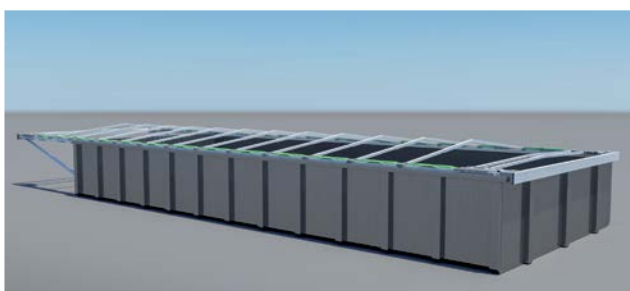

Alle metallischen Bauteile sind für eine lange Gebrauchsfähigkeit verzinkt oder KTL-beschichtet.

Angebot auf Anfrage.

Based on years of Edscha Trailer System experience and know-how, we designed the modular, easily operated OpenBox roof system to adapt to a wide variety of applications in many different industries.

Our system allows reliable, secure coverage with flexible loading access from above in widths up to 5 m and coupling for almost any conceivable length.

Fully prefabricated components and our optional mounting adapters make installation on buildings and on metal substructures simple and safe. The folding system and high-quality tarpaulin ensure light and low-wear operation and are designed for roof loads of up to 75 kg/m² when closed.

All metallic components are galvanized or EPD-coated for long-term use.

Offer on request.

Ohne Plane dargestellt · Shown without tarpaulin

Profil · Profile

OpenBox Industry

Eigenschaften

- Vom Boden aus zu bedienen
- Leichtgängig und schnell zu öffnen, auch bei Verformungen bis zu ± 30 mm
- Jederzeit betriebsdicht
- Bis 5 m Breite möglich
- Verschiedene Längen möglich
- Robust und servicefreundlich

Characteristics

- Operation from the ground
- Easy and quick to open, even with ductility of up to ± 30 mm
- Always tightly sealed
- Widths up to 5 m
- Different lengths possible
- Robust and service-friendly